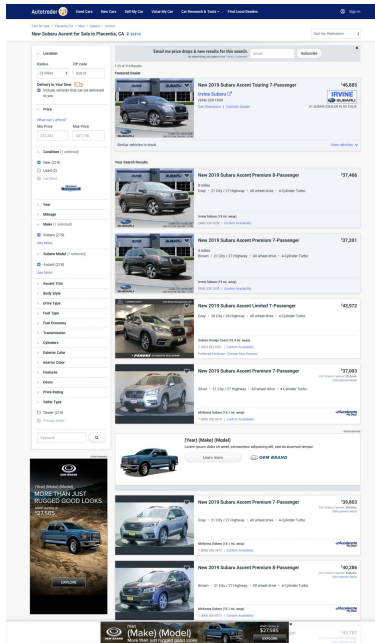

Detailed Specifications

Programmatic Native Superliner Desktop

Vehicle Image

width - 236px
height - 192px

Logo (optional)

width - 150px
height - 40px

Headline

Roboto Bold 18pt #333333
Max Characters - approximately 40

Body

Roboto Regular 14pt #333333
Max Characters - approximately 105

CTA

Roboto Regular 14pt #5b595a
Max Characters - approximately 25

Disclaimer / DBA / Additional Text

Roboto Regular 11pt #7a7a7a
Max Characters - approximately 80