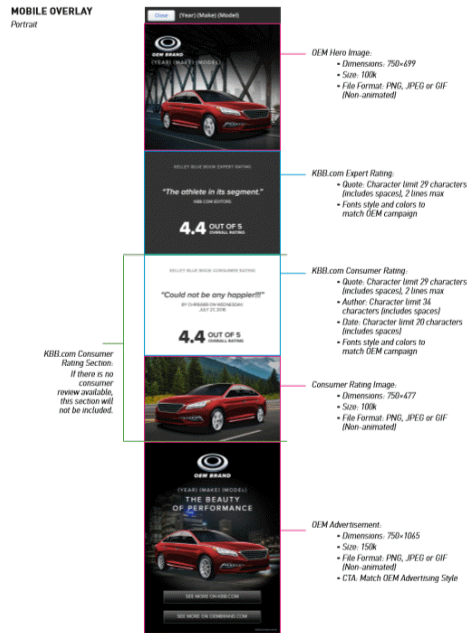

Detailed Specifications

Desktop Homepage Entry Point

Entry Point

- Jelly bean vehicle image: (200x100)
- Vehicle badge: (88x18)
- No overlay

Entry Point:

- Jelly bean vehicle image: [200x100]
- Vehicle badge: [88x18]
- Will launch the overlay

Detailed Specifications

Mobile Entry Point

Entry Point

- Jelly bean vehicle image: (200×100)
- Vehicle badge: (88×18)
- Will launch the overlay

Detailed Specifications

HTML Mobile Overlay Portrait

Requirements Details

OEM Hero Image:

- Dimensions: 750 × 699
- Size: 100k
- File Format: PNG, JPEG or GIF (Non-animated)

KBB.com Expert Rating:

- Quote: Character limit 29 characters (includes spaces), 2 lines max
- Fonts style and colors to match OEM campaign

Detailed Specifications

Mobile Overlay Landscape

Requirements Details

OEM Hero Image:

- Dimensions: 1334 x 870
- Size: 200k
- File Format: PNG, JPEG or GIF (Non-animated)

KBB.com Expert Rating:

- Quote: Character limit 29 characters (includes spaces), 2 lines max
- Fonts style and colors to match OEM campaign