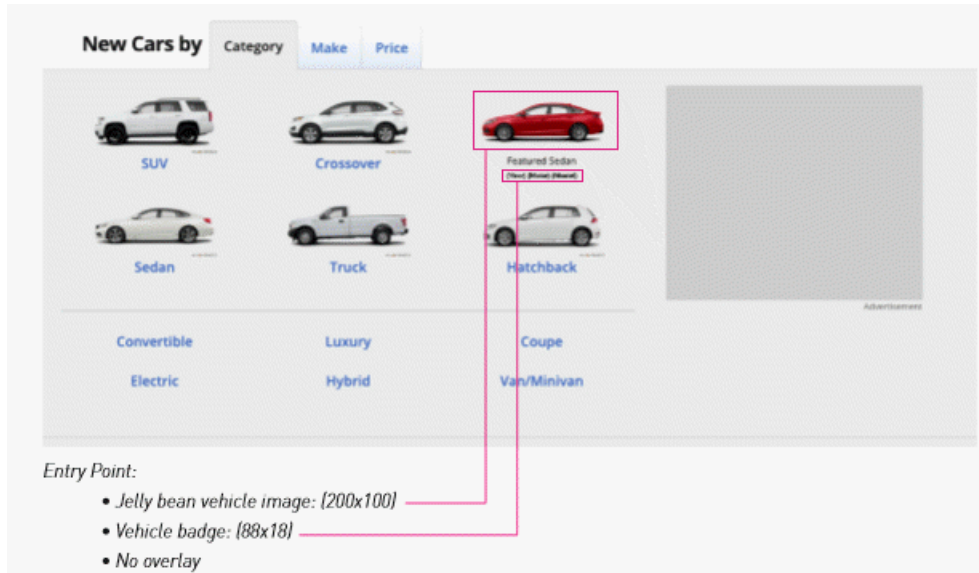

Detailed Specifications

Desktop Homepage Entry Point

Entry Point

- Jelly bean vehicle image: (200x100)
- Vehicle badge: (88x18)
- No overlay