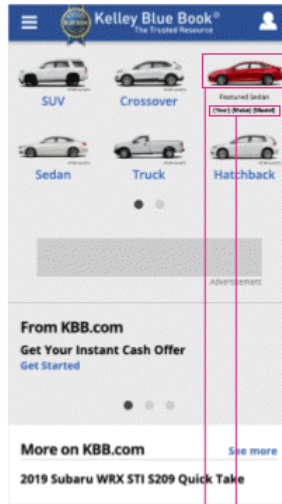

Once engaged, the entry point expands into a robust overlay that features branded messaging along with KBB.com's own expert data, providing a unique opportunity to influence shoppers with our trusted new vehicle content before they form their own opinions. A call to action drives leads by linking to your desired destination page.

Detailed Specifications

Desktop Homepage Entry Point

Entry Point

- Jelly bean vehicle image: (200x100)
- Vehicle badge: (88x18)
- No overlay

Entry Point:

- Jelly bean vehicle image: [200x100]
- Vehicle badge: [88x18]
- Will launch the overlay