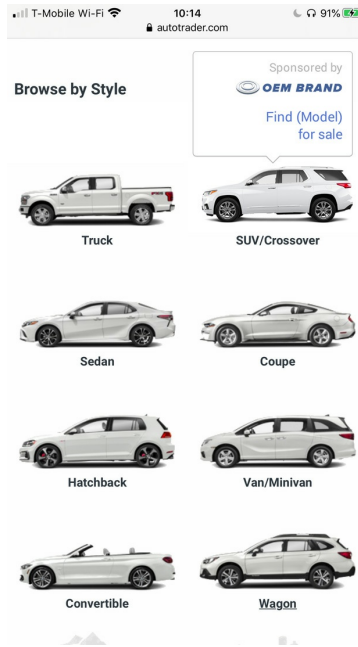

Detailed Specifications

Body Style Sponsorship

Call-To-Action

Link label format: "Find for sale" The complete model name is displayed with no limitation on number of characters

Vehicle Image

Image of the sponsored model is displayed.

- Vehicle Color: White
- Vehicle Angle: Side view
- Max Size: 90h x 214w
- Max. k-weight: 50 initial, 100 Max sub-load

OEM Logo

- Max. height: 22 px
- Max. k-weight: 8K